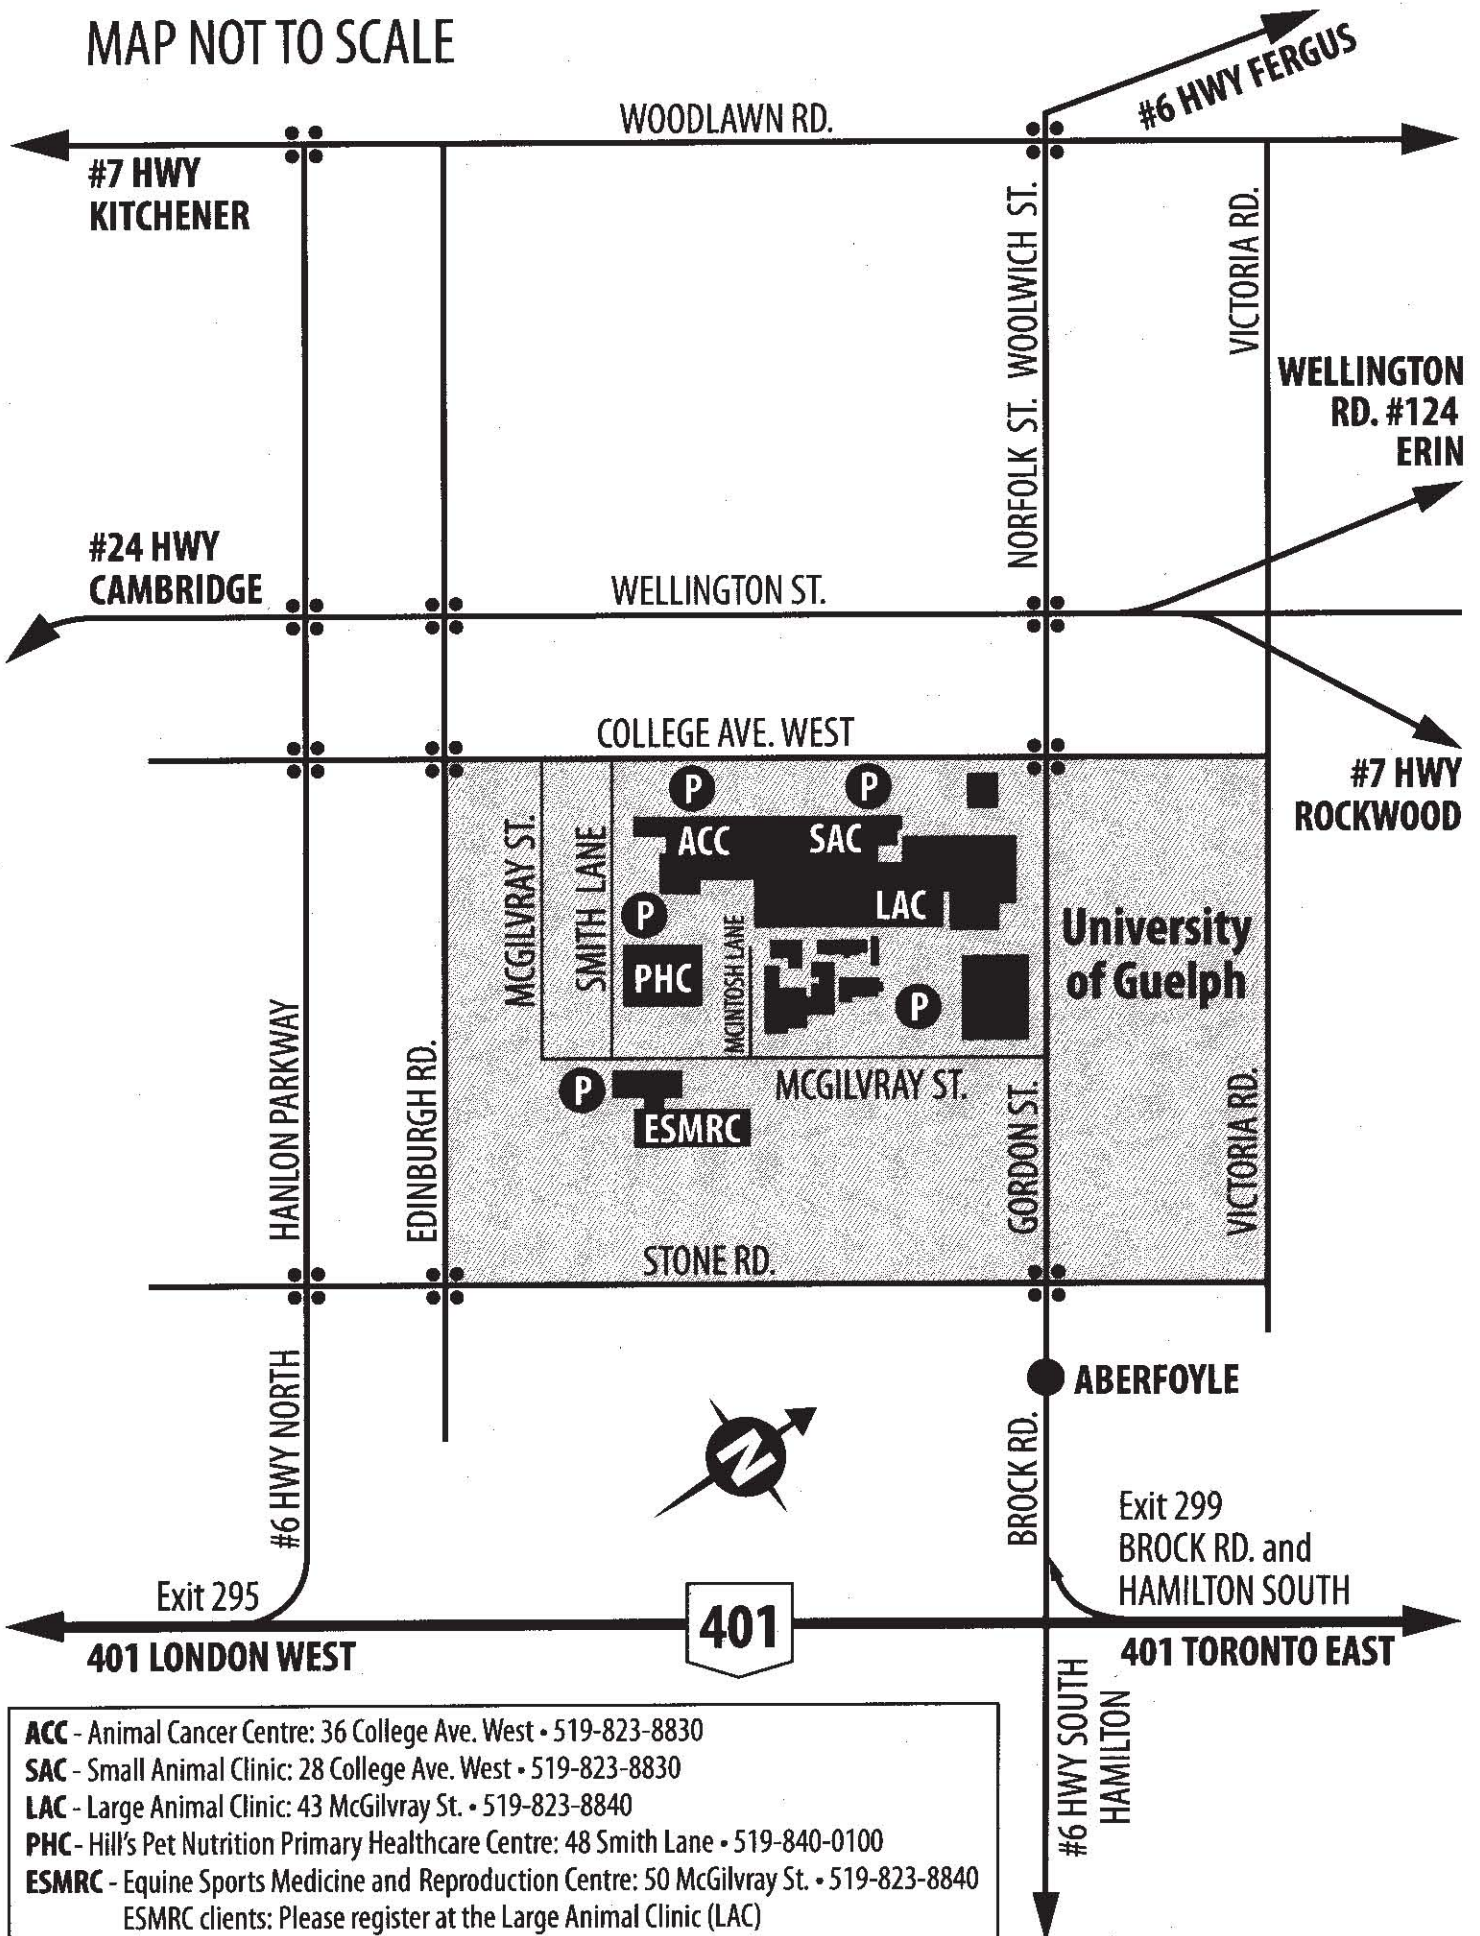

MAP NOT TO SCALE

ACC - Animal Cancer Centre: 36 College Ave. West • 519-823-8830
SAC - Small Animal Clinic: 28 College Ave. West • 519-823-8830
LAC - Large Animal Clinic: 43 McGillvray St. • 519-823-8840
PHC - Hill's Pet Nutrition Primary Healthcare Centre: 48 Smith Lane • 519-840-0100
ESMRC - Equine Sports Medicine and Reproduction Centre: 50 McGillvray St. • 519-823-8840
 ESMRC clients: Please register at the Large Animal Clinic (LAC)