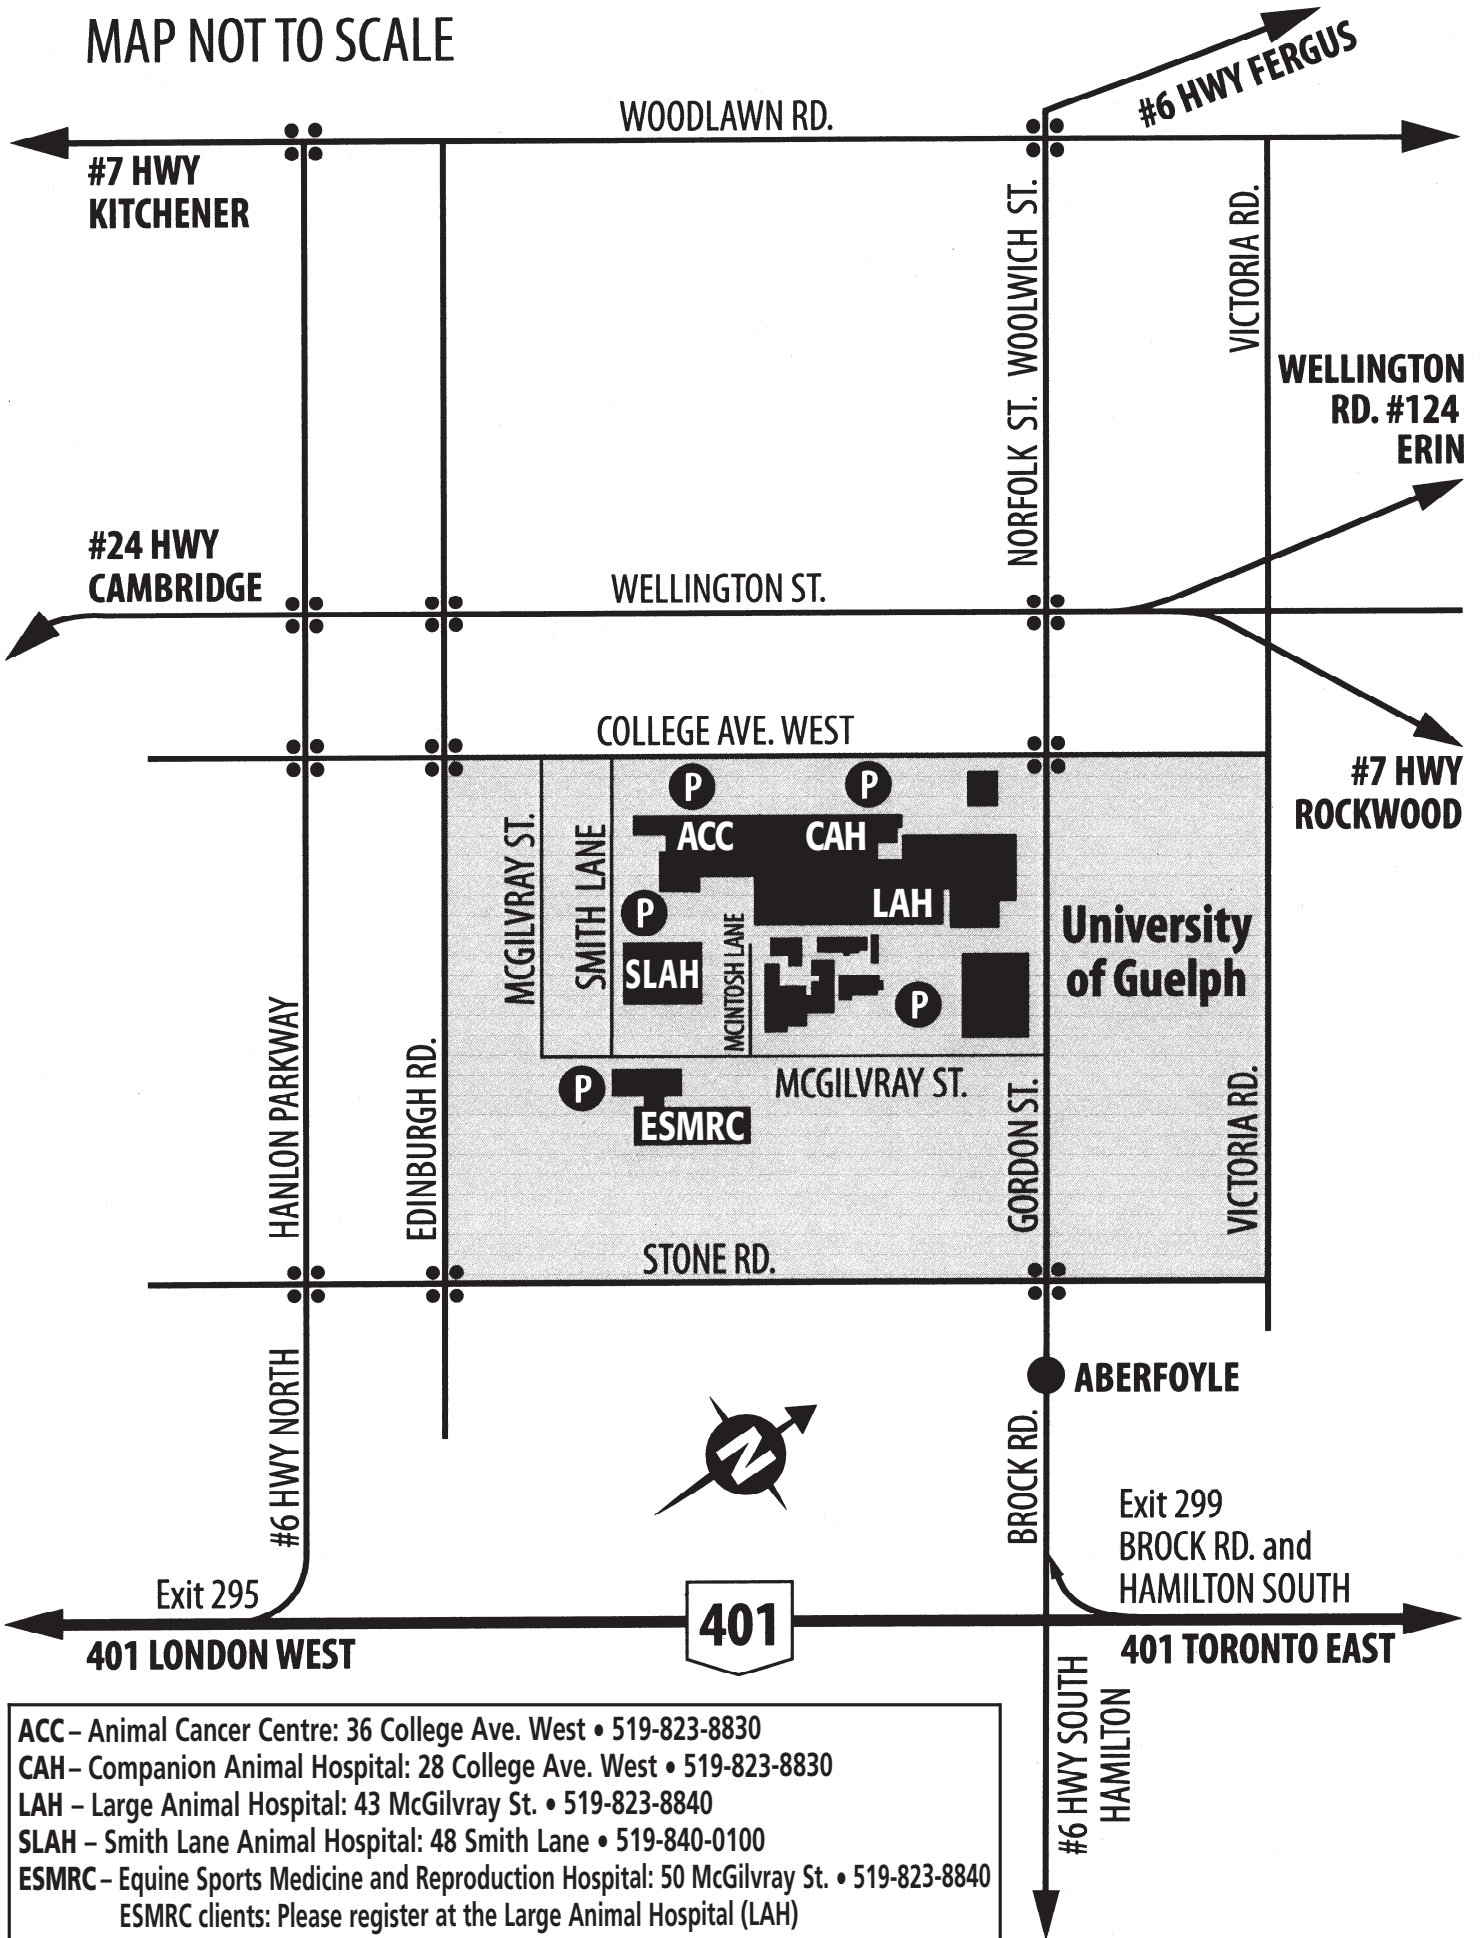

MAP NOT TO SCALE

ACC – Animal Cancer Centre: 36 College Ave. West • 519-823-8830
 CAH – Companion Animal Hospital: 28 College Ave. West • 519-823-8830
 LAH – Large Animal Hospital: 43 McGilvray St. • 519-823-8840
 SLAH – Smith Lane Animal Hospital: 48 Smith Lane • 519-840-0100
 ESMRC – Equine Sports Medicine and Reproduction Hospital: 50 McGilvray St. • 519-823-8840
 ESMRC clients: Please register at the Large Animal Hospital (LAH)